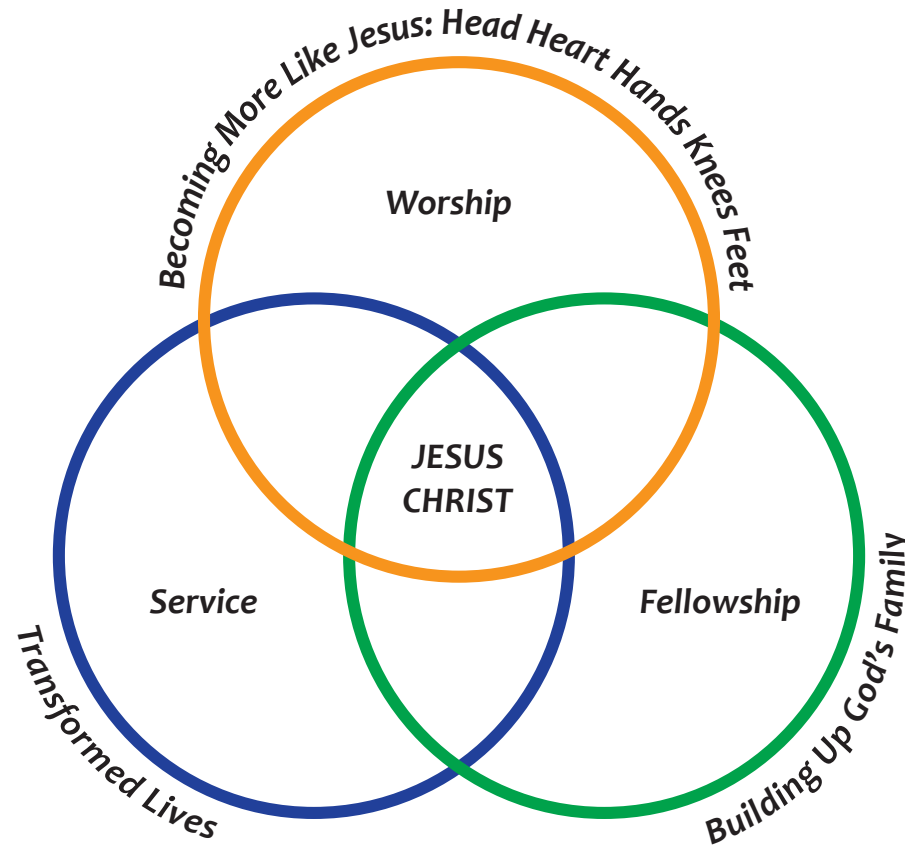

# Vision for First Presbyterian Church

## **Worship**

*Col. 3:16*

- Christ Centered
- Scripture Based
- Sacraments celebrated
- Expressing praise through traditional and contemporary music
- Moving from spectators to participants

## **Service**

*Mt. 28:19-20*

- Gospel driven
- Jesus proclaimed
- Ministry **with** our neighbor, not **to** our neighbor
- Caring globally, serving locally
- Inviting

## **Fellowship**

*John 13:34-35*

- Building-up God's family
- Diverse, but one in Christ
- Mutual discipleship
- Sharing lives together